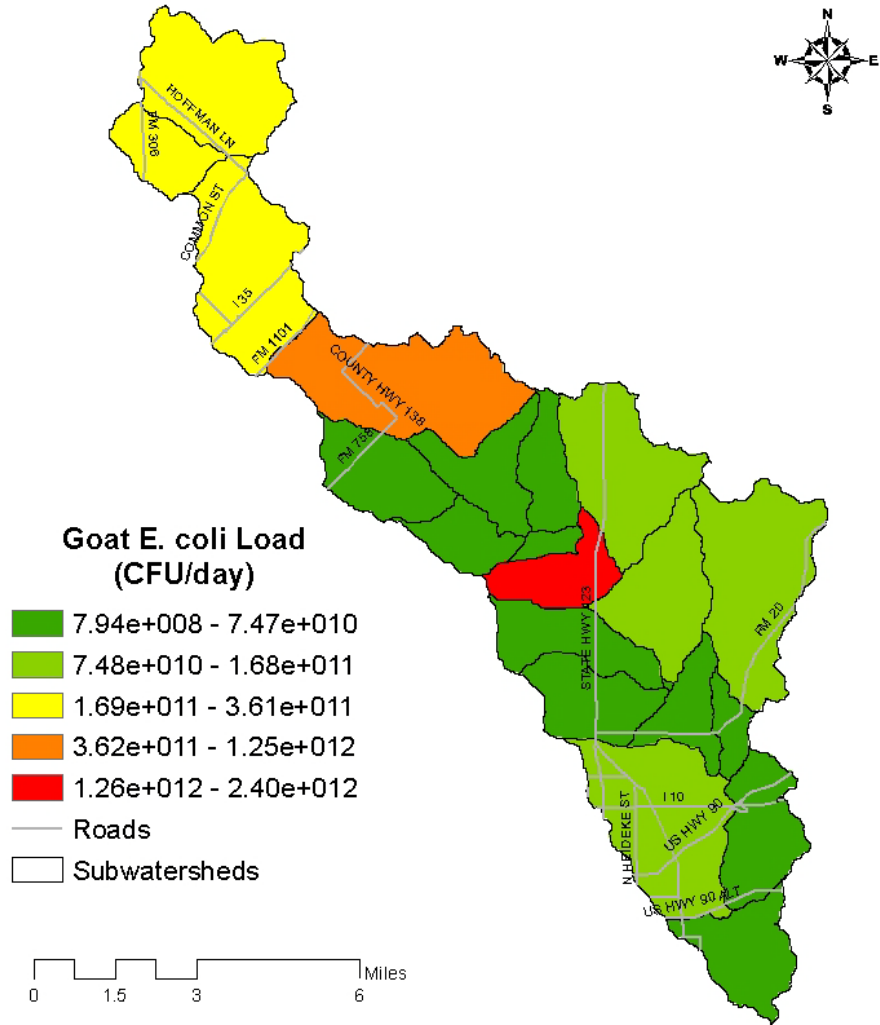

Daily Potential *E. coli* loads resulting from Cattle

Daily Potential *E. coli* loads resulting from Goats

Daily Potential *E. coli* loads resulting from Feral Hogs