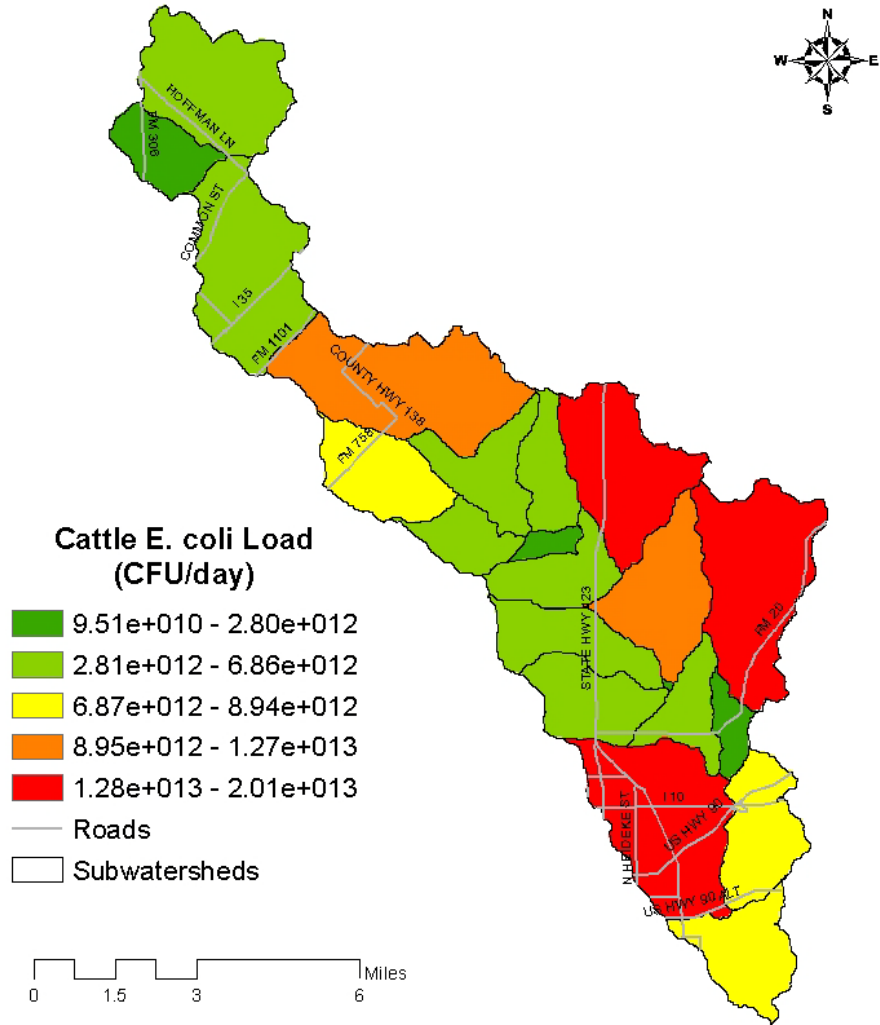

Daily Potential *E. coli* loads resulting from Cattle

Daily Potential *E. coli* loads resulting from Goats

Daily Potential *E. coli* loads resulting from Feral Hogs