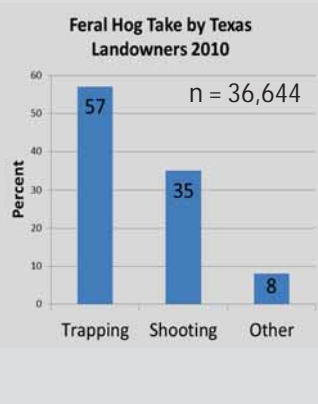

### The Feral Hog Problem

Approximately 2.6 million feral hogs occupy 79% of Texas' landscape. Feral hogs are an invasive, exotic species that cause approximately \$52 million in damages to Texas agriculture producers annually. This estimate does not include damage to habitat used by native wildlife or suburban areas. Feral hog damage can be significantly reduced through effective education and outreach to private landowners. This document is a snapshot of the Wildlife & Fisheries Extension Unit's feral hog education and outreach efforts from 2009–present.