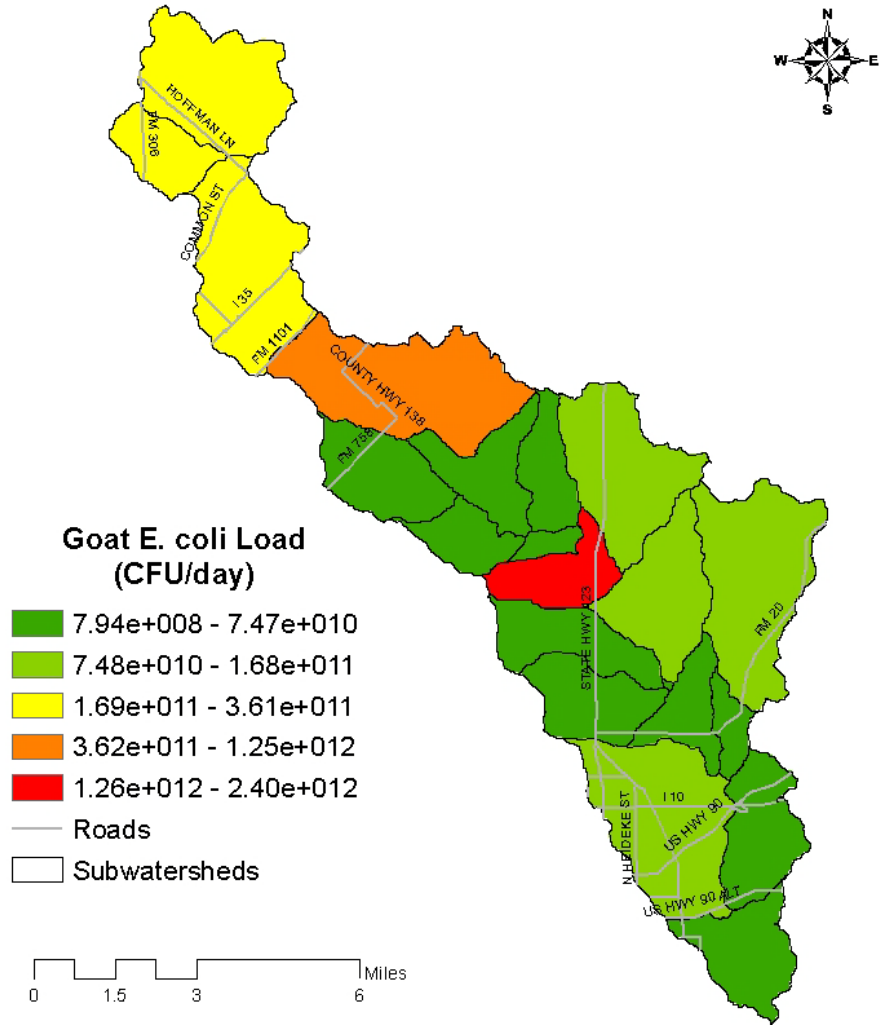

# Daily Potential *E. coli* loads resulting from Cattle

# Daily Potential *E. coli* loads resulting from Goats

# Daily Potential *E. coli* loads resulting from Feral Hogs