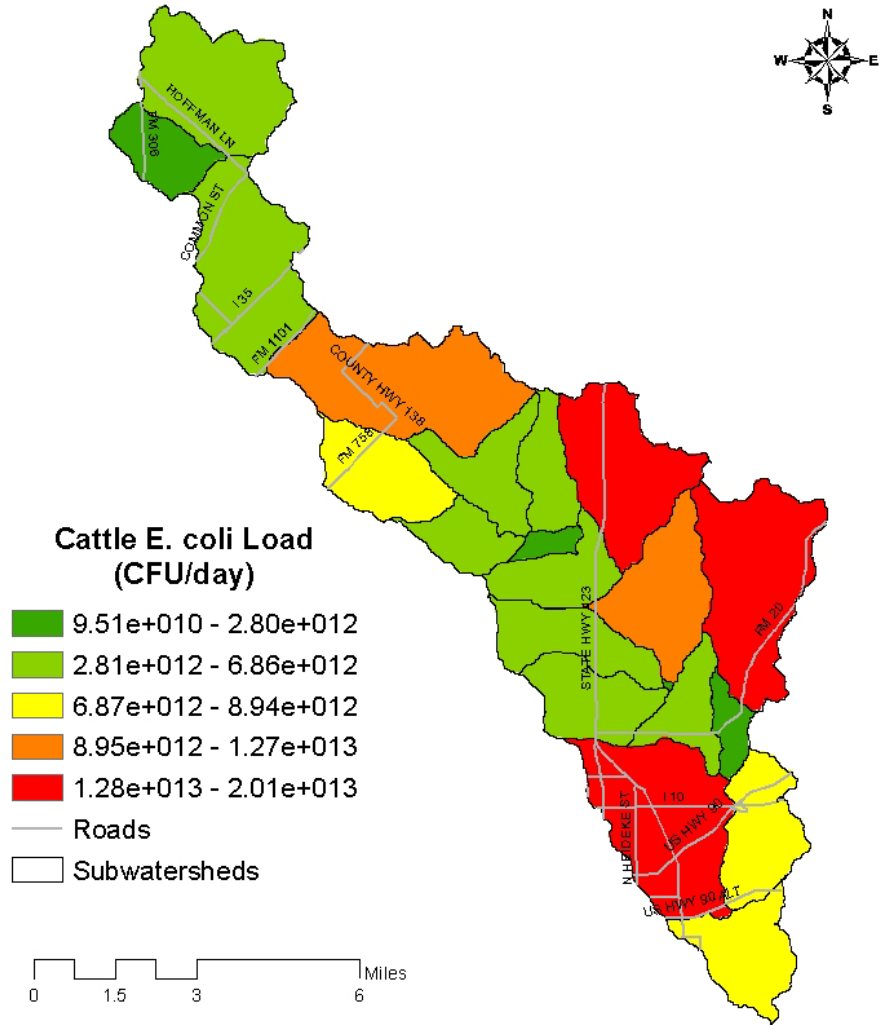

# Daily Potential *E. coli* loads resulting from Cattle

# Daily Potential *E. coli* loads resulting from Goats

# Daily Potential *E. coli* loads resulting from Feral Hogs